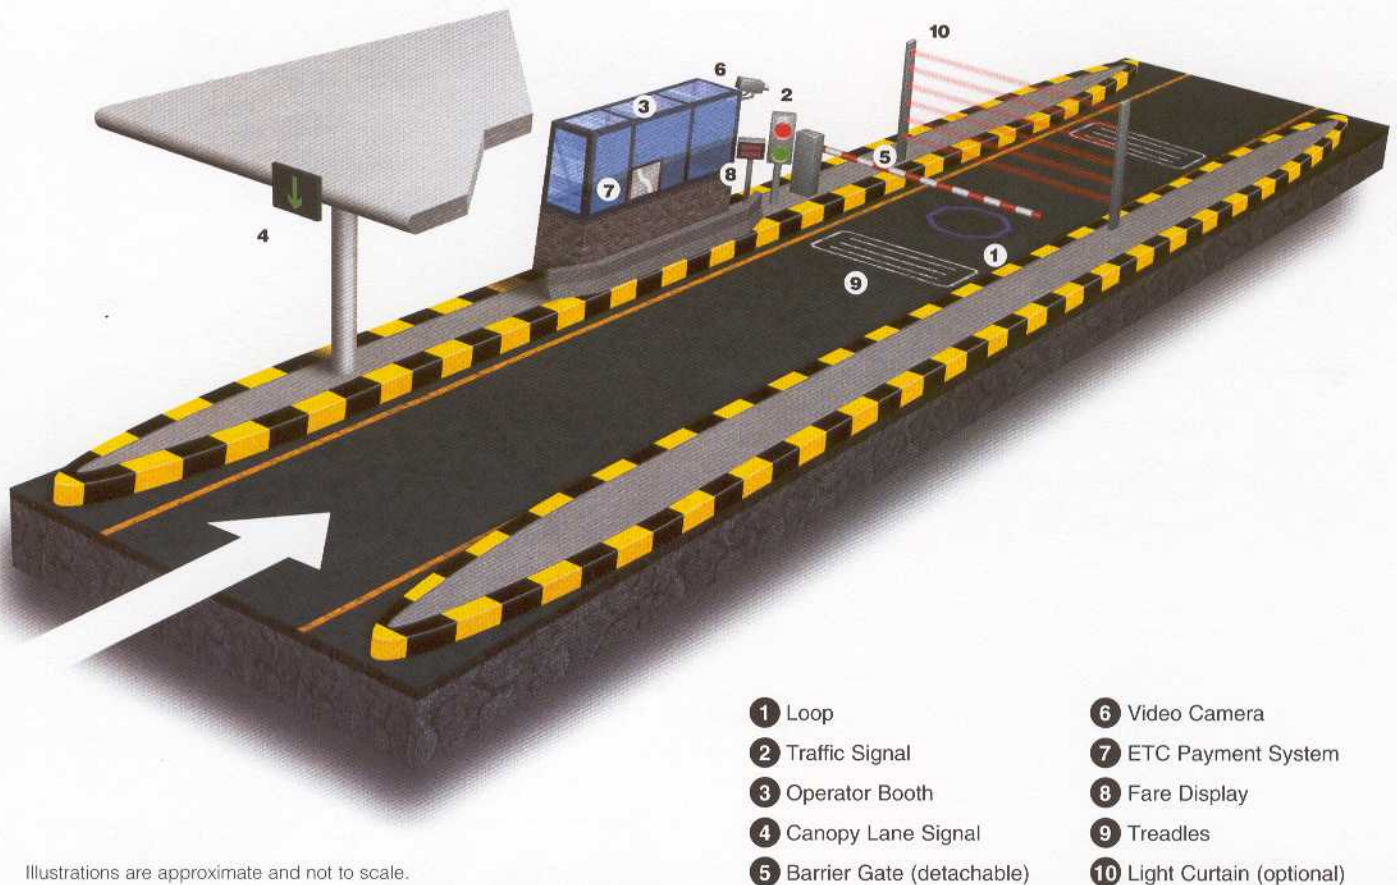

WHY CHOOSE *i*TOLL?

- Scalable Features and Cost
- Local Equipment Supply/Maintenance
- Flexible, User-Friendly Software
- Multiple Language Options
- Reliable and Secure Data
- Robust System Hardware
- Proven Classification Sensor Technologies
- Integrates Latest Computer Technology

System Features

Video Incident Detection System

- Monitors each vehicle passage and records any incidents or discrepancies for corrective action

Electronic Payment Options

- Payment by electronic means such as Smart Card, Credit Cards, and RF Transponders is available

Weigh-In-Motion (WIM) Option

- Provides the option to charge fees for over-weight vehicles or charge toll on weight basis

Toll Lane Computers

- Customized to meet specific project requirements
- Toll lane computers can be supplied locally

Lane Interface Unit

- Interface to all lane equipment, such as gates, signals and AVC sensors
- Single USB Interface to lane computer
- Low cost and low maintenance
- Designed for harsh climates worldwide

DYNAX® Treadle Sensors for Classification

- Operate independently of speed
- Classify even with reverse travel or roll-back
- Installed in hundreds of locations worldwide
- Accuracy over 99.5%

Illustrations are approximate and not to scale.

*i*TOLL IS THE SOLUTION FOR TOLL COLLECTION WORLDWIDE.